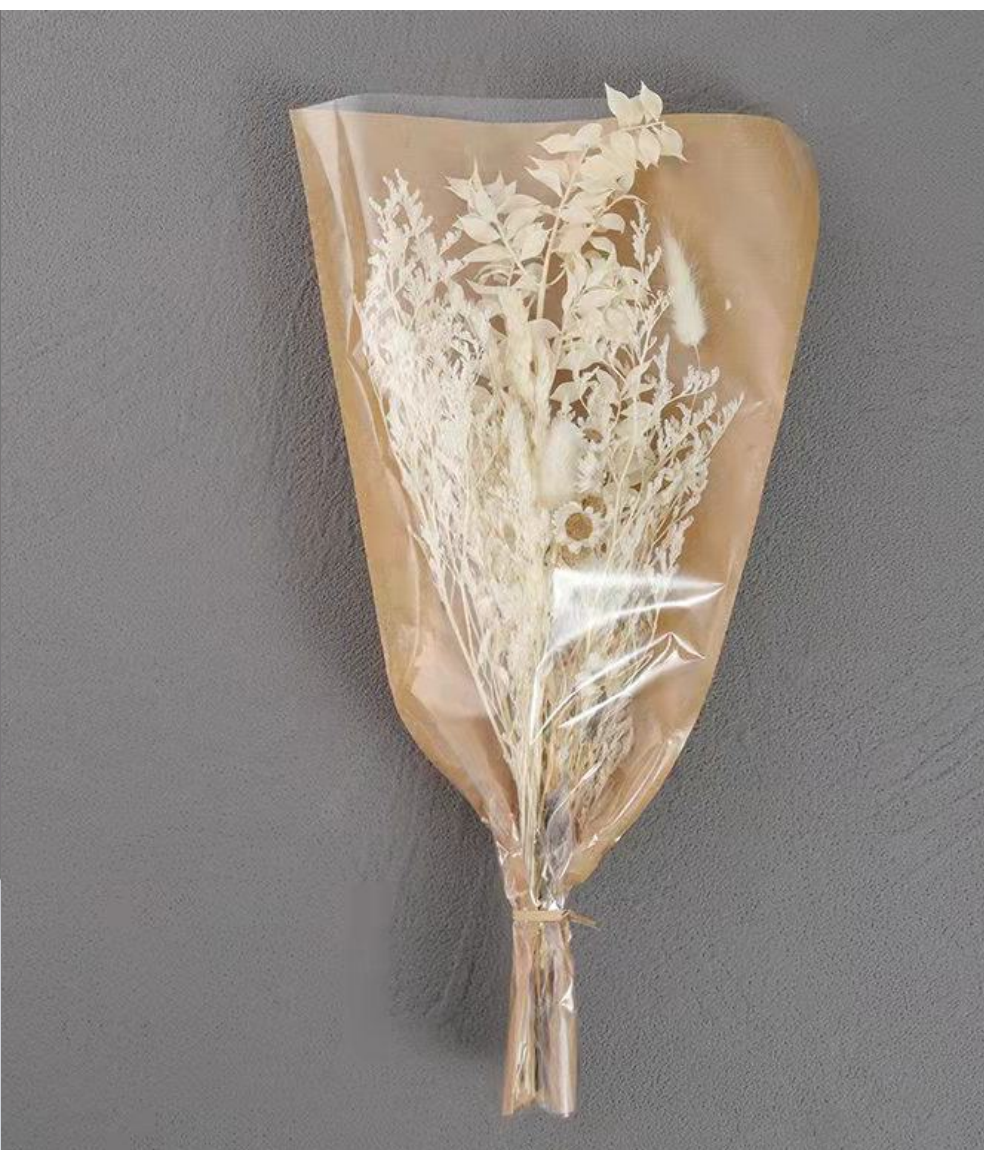

cod. **SH6770019** 200P/0.160cbm MOQ. 200Pcs
Little Wax Chrysanthemu 2-3, white Rabbit grass 2,
Elf Grass 3-4, white Rich leaves 1,
severa White Valentine Grass